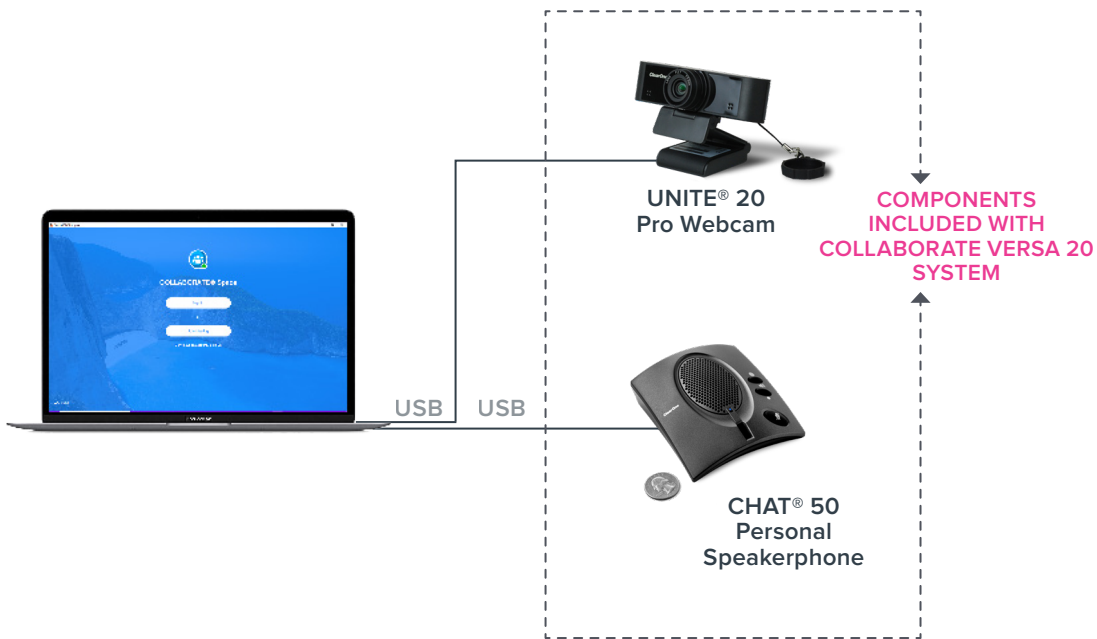

COLLABORATE® Versa™ 20

COLLABORATE Versa 20 using Laptop or Room PC