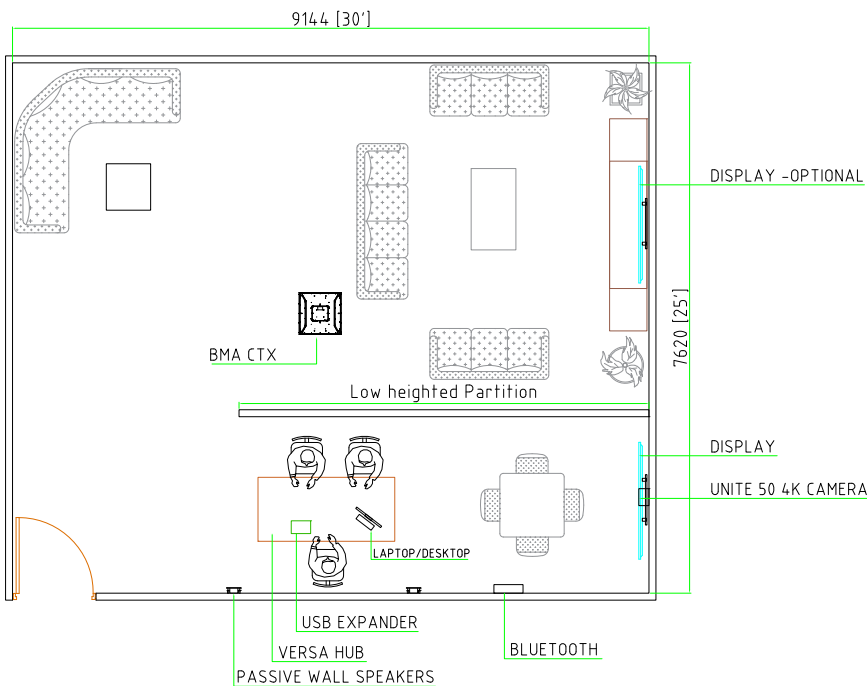

### Primary Equipment

- BMA CTX Beamforming Microphone
- Unite 50 4K ePTZ Camera
- Versa USB Interface
- Bluetooth Wall Panel Interface

### Room Illustrations