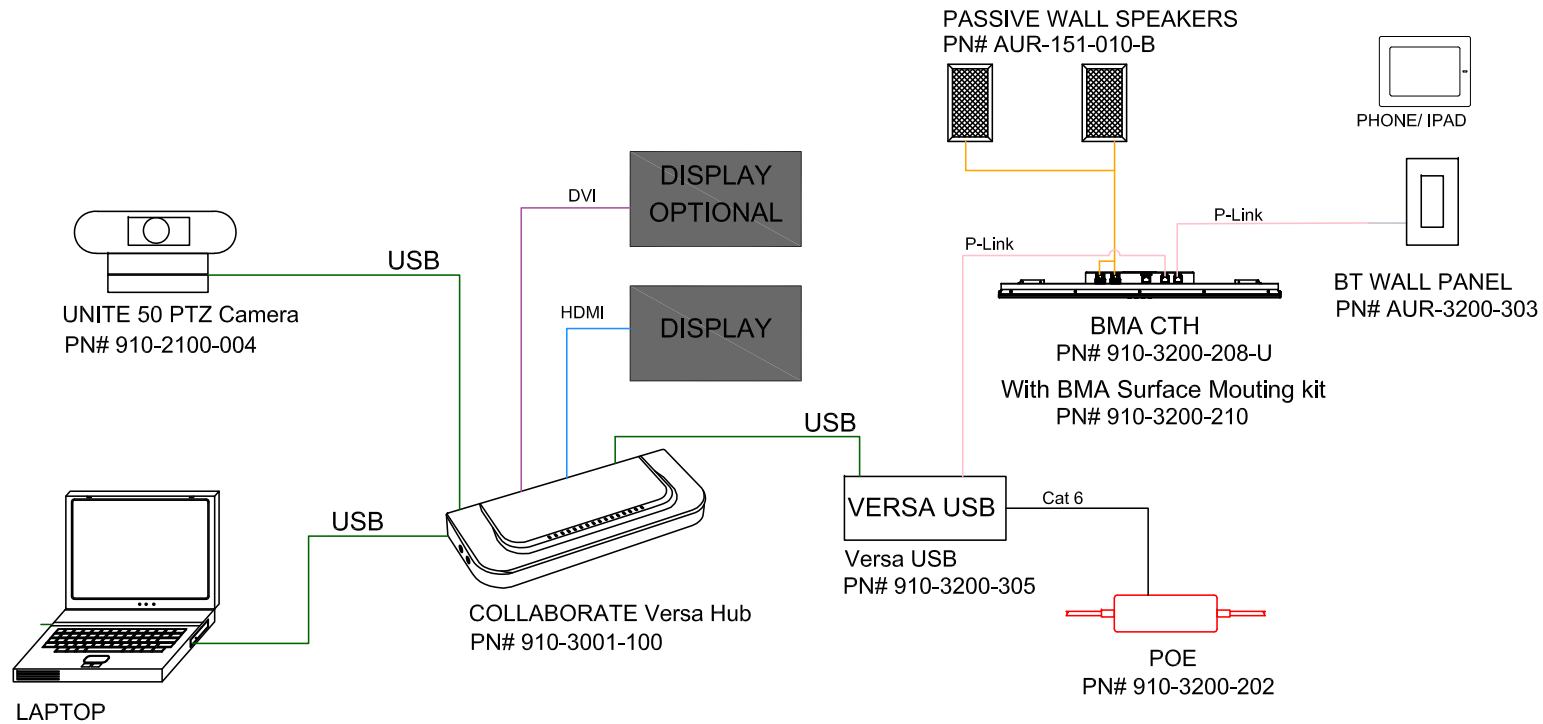

Wiring Diagram

LEGEND	
	SPEAKER (18 AWG Wire)
	POE
	USB
	HDMI
	P-LINK (CAT 6)
	DVI

NOTE: ANY INDIVIDUAL P-LINK MUST NOT EXCEED 200 FEET / 61 METER IN LENGTH